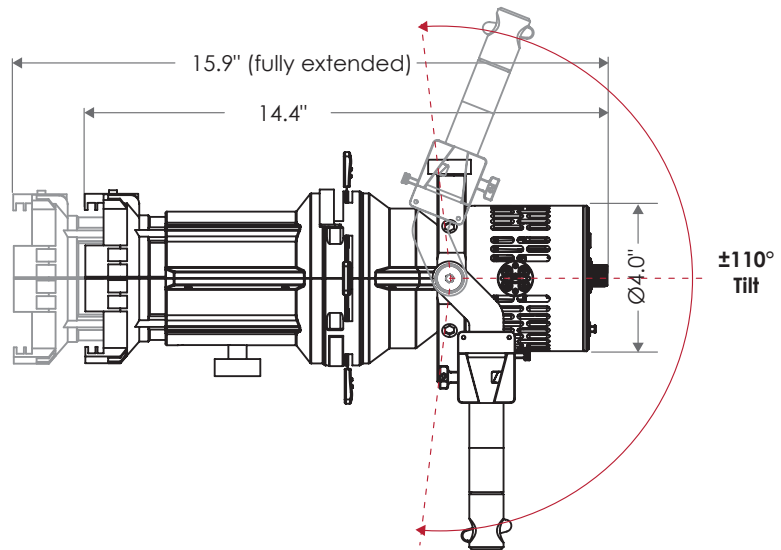

The **G3 Color-LR** is a cinema-grade 90W full-color ellipsoidal with razor-sharp cuts and a unique 360 degree rotating barrel. The beam produced from either the 19° or 36° tube lens is uniformly and bright without any color splitting. At the core of the G3 is the latest generation of Fiilex's patented Dense Matrix LED that adheres to the highest standards of dimming and color calibration. The G3 ellipsoidal gives you full control and can be rigged and hidden anywhere on production sets.

SPECIFICATIONS

Beam Angle	19° / 36° lens tube
CCT Range	2000-10000K continuous tuning + magenta/green shift
CRI / TLCI	95 / 90 typical
Control Modes	CCT, HSI, RGBW, Gels, CCTRGBW, CCTHSI, CIExy, ICTHS, and more
Dimming	100 - 0% flicker free
Dimming Modes / Curve	Smooth, Sharp / Linear, Gamma
Light Engine	DiCon Dense Matrix LED
Power Consumption	90W max AC 80W max DC
BTUs/hour	307 (BTUs/hour) max
DC Input	14 - 30V DC (via 5.5mm x 2.5mm Barrel)
AC Input	100 - 240V AC, 50 ~ 60Hz
DMX / RDM Port	TRRS (XLR-5 via adapter)
Wireless Control	Integrated LumenRadio CRMX
USB Power Output	5V/1A (via USB-C)
Weight	Fixture: 6.7 lbs / 3.0kg (includes lens tube) Power adapter: 1.1 lbs/0.5kg
Size (L x W x H)	14.4" x 8.6" x 11.0" / 36.6cm x 21.8cm x 27.8cm
Mount	Baby stud 5/8" female (16mm)
IP Rating	IP-X5 (water-resistant)
Thermal Design	Controllable fan
Operating Temperature	32 - 104°F / 0 - 40°C
GoBo Size	M Size (Diameter 66mm / Max Image: 48mm / Max Thickness: 1mm)

PHOTOMETRIC DATA

ACCESSORIES

G3 Leko Gobo Holder

G3 Leko Gobo Set of 4

G3 Leko Iris

Flexible Energy Source 270

D-Tap Cable - 24" Curled