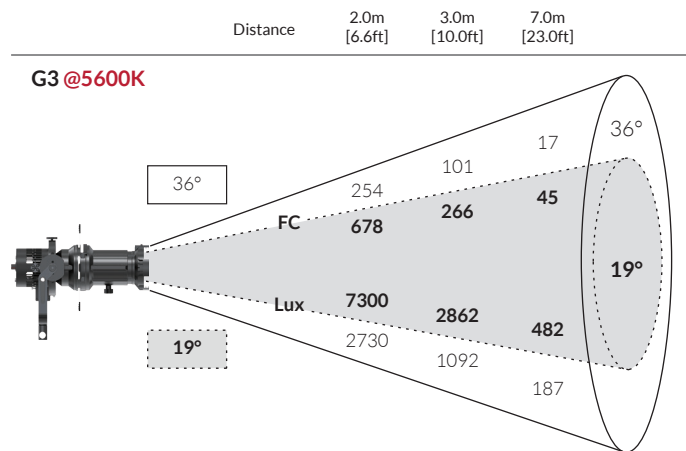

SPECIFICATIONS

Beam Angle	19° / 36° lens tube
CCT Range	2000-10000K continuous tuning + magenta/green shift
CRI / TLCI	95 / 90 typical
Control Modes	CCT, HSI, RGBW, Gels, CCTRGBW, CCTHSI, CIExy, ICTHS, and more
Dimming	100 - 0% flicker free
Dimming Modes / Curve	Smooth, Sharp / Linear, Gamma
Light Engine	DiCon Dense Matrix LED
Power Consumption	90W max AC | 80W max DC
BTUs/hour	307 (BTUs/hour) max
DC Input	14 - 30V DC (via 5.5mm x 2.5mm Barrel)
AC Input	100 - 240V AC, 50 ~ 60Hz
DMX / RDM Port	TRRS (XLR-5 via adapter)
Wireless Control	Integrated LumenRadio CRMX
USB Power Output	5V/1A (via USB-C)
Weight	Fixture: 6.7 lbs / 3.0kg (includes lens tube) | Power adapter: 1.1 lbs/0.5kg
Size (L x W x H)	14.4" x 8.6" x 11.0" / 36.6cm x 21.8cm x 27.8cm
Mount	Baby stud 5/8" female (16mm)
IP Rating	IP-X5 (water-resistant)
Thermal Design	Controllable fan
Operating Temperature	32 - 104°F / 0 - 40°C
GoBo Size	M Size (Diameter 66mm / Max Image: 48mm / Max Thickness: 1mm)

PHOTOMETRIC DATA

ACCESSORIES