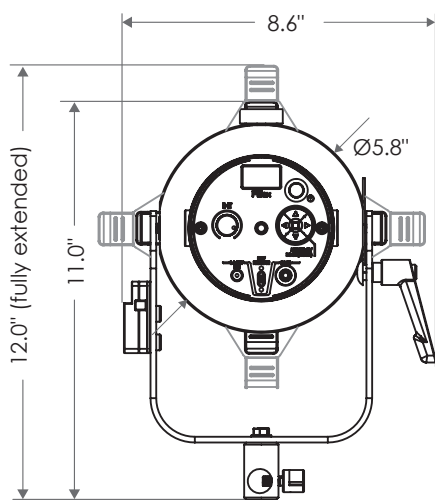

The **G3 Color-LR** is a cinema-grade 90W full-color ellipsoidal with razor-sharp cuts and a unique 360 degree rotating barrel. The beam produced from either the 19° or 36° tube lens is uniformly and bright without any color splitting. At the core of the G3 is the latest generation of Fiilex's patented Dense Matrix LED that adheres to the highest standards of dimming and color calibration. The G3 ellipsoidal gives you full control and can be rigged and hidden anywhere on production sets.

FEATURES

- High-CRI white light output (2000-10000K)
- 8 and 16-bit color modes: CCTRGBW, CCTHSI, CIExy, etc.
- IP-X5 Rating (water resistant)
- Easy PSU / battery mounting on yoke
- Razor-sharp cuts and rotating barrel
- Wireless control via integrated LumenRadio
- Hardline DMX via XLR-5 adapter
- Smooth and Sharp dimming modes
- DMX-controllable fan modes: Full, Auto, Silent, Off
- Compact and easy to hide

SPECIFICATIONS

Beam Angle	19° / 36° lens tube
CCT Range	2000-10000K continuous tuning + magenta/green shift
CRI / TLCI	95 / 90 typical
Control Modes	CCT, HSI, RGBW, Gels, CCTRGBW, CCTHSI, CIExy, ICTHS, and more
Dimming	100 - 0% flicker free
Dimming Modes / Curve	Smooth, Sharp / Linear, Gamma
Light Engine	DiCon Dense Matrix LED
Power Consumption	90W max AC 80W max DC
BTUs/hour	307 (BTUs/hour) max
DC Input	14 - 30V DC (via 5.5mm x 2.5mm Barrel)
AC Input	100 - 240V AC, 50 ~ 60Hz
DMX / RDM Port	TRRS (XLR-5 via adapter)
Wireless Control	Integrated LumenRadio CRMX
USB Power Output	5V/1A (via USB-C)
Weight	Fixture: 6.7 lbs / 3.0kg (includes lens tube) Power adapter: 1.1 lbs/0.5kg
Size (L x W x H)	14.4" x 8.6" x 11.0" / 36.6cm x 21.8cm x 27.8cm
Mount	Baby stud 5/8" female (16mm)
IP Rating	IP-X5 (water-resistant)
Thermal Design	Controllable fan
Operating Temperature	32 - 104°F / 0 - 40°C
GoBo Size	M Size (Diameter 66mm / Max Image: 48mm / Max Thickness: 1mm)