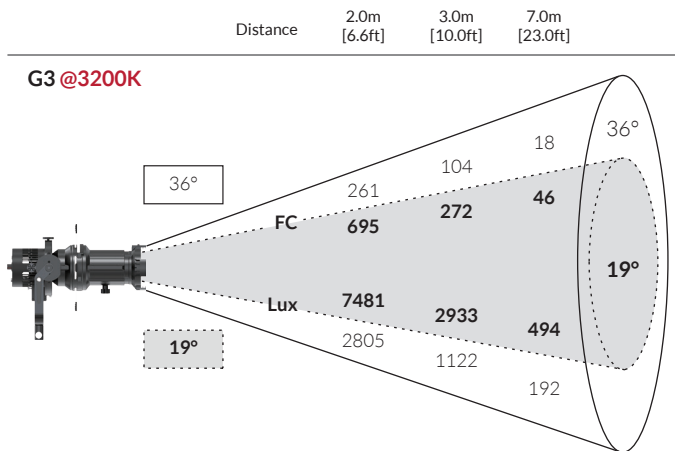

SPECIFICATIONS

Beam Angle	19° / 36° lens tube
CCT Range	2000-10000K continuous tuning + magenta/green shift
CRI / TLCI	95 / 90 typical
Control Modes	CCT, HSI, RGBW, Gels, CCTRGBW, CCTHSI, CIExy, ICTHS, and more
Dimming	100 - 0% flicker free
Dimming Modes / Curve	Smooth, Sharp / Linear, Gamma
Light Engine	DiCon Dense Matrix LED
Power Consumption	90W max AC | 80W max DC
BTUs/hour	307 (BTUs/hour) max
DC Input	14 - 30V DC (via 5.5mm x 2.5mm Barrel)
AC Input	100 - 240V AC, 50 ~ 60Hz
DMX / RDM Port	TRRS (XLR-5 via adapter)
Wireless Control	Integrated LumenRadio CRMX
USB Power Output	5V/1A (via USB-C)
Weight	Fixture: 6.7 lbs / 3.0kg (includes lens tube) | Power adapter: 1.1 lbs/0.5kg
Size (L x W x H)	14.4" x 8.6" x 11.0" / 36.6cm x 21.8cm x 27.8cm
Mount	Baby stud 5/8" female (16mm)
IP Rating	IP-X5 (water-resistant)
Thermal Design	Controllable fan
Operating Temperature	32 - 104°F / 0 - 40°C
GoBo Size	M Size (Diameter 66mm / Max Image: 48mm / Max Thickness: 1mm)

PHOTOMETRIC DATA

ACCESSORIES